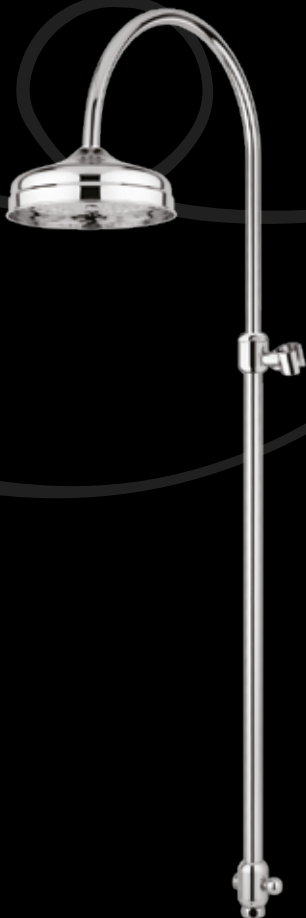

21129
Stand shower