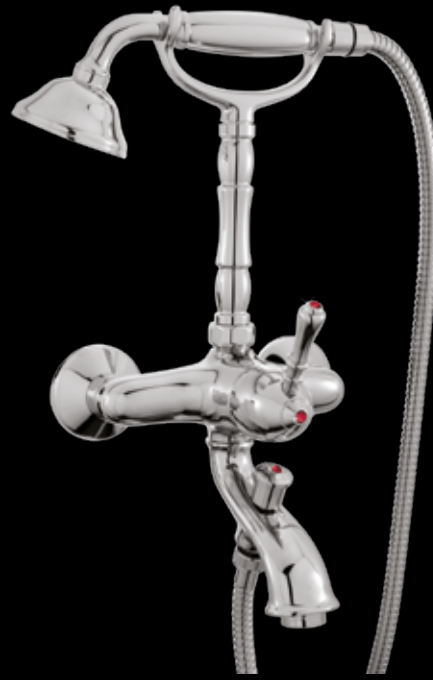

GL 128

Basin mixer, old style spout,
with pop-up waste

GL 127

Bidet mixer, old style spout,
with pop-up waste

GL 155

Bath mixer with duplex shower set

GL 156

Bath mixer without duplex shower set

GL 165

Bath mixer with duplex shower set

GL 100

Four ways built in bath mixer

GL 109

Bath mixer, old style spout,
with duplex shower set

GL 168
Shower mixer without
duplex shower set

GL 160
Built in shower mixer