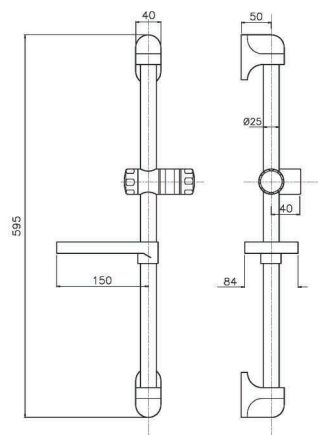

SB001

IT_ Saliscendi cm.59,5, tubo Ø 25 mm S/S 304, supporti tondi in ABS fissi, scorrevole in ABS

EN_ Sliding bar cm.59,5, tube Ø 25 mm S/S 304, ABS round fixed brackets, ABS slider

FR_ Barre de douche cm 59,5, tube Ø 25mm s/s 304, supports ronds fixes, curseur ABS

GR_ Βέργα Ντους 59,5 cm, σωλήνας Ø 25 mm S/S 304, πομπή σταθερά στηρίγματα πλαστικά ABS, ABS βέργα