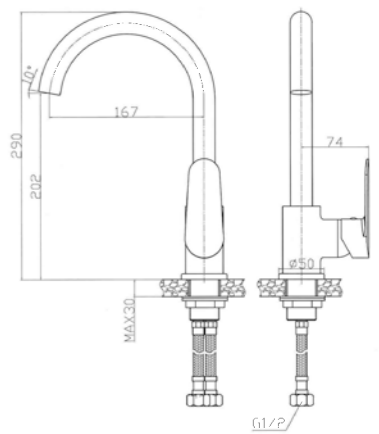

HP023

IT_ Monocomando lavello leva laterale
EN_ Lateral handle sink mixer
FR_ Mitigeur évier, bec mobile
GR_ αναμεικτική μπataρία πιαγκου νεροχυτη