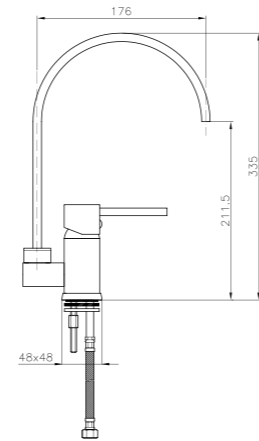

SQ023
IT_ Monocomando lavello, canna tonda
EN_ Sink mixer, round spout
FR_ Mitigeur évier, bec mobile ronde
GR_ αναμεικτική μπataρια πιακού νεροχυτή

SQ023 B
IT_ Monocomando lavello, canna quadra
EN_ Sink mixer, square spout
FR_ Mitigeur évier, bec mobile carrée
GR_ αναμεικτική μπataρια πιακού νεροχυτή