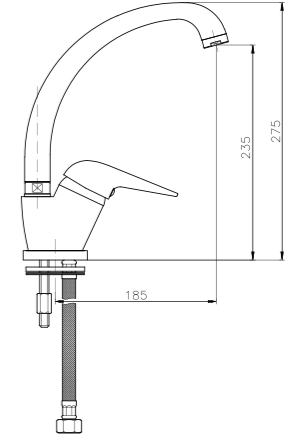

ELO23
IT_ Monocomandoavello leva laterale, canna girevole
EN_ Lateral handle sink mixer, swivel spout
FR_ Mitigeur évier, bec mobile
GR_ αναμεικτική μπαταρία παγκου νεροχύτη