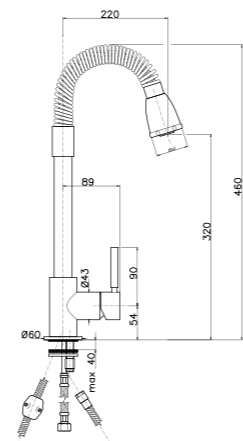

MI038

IT_ Miscelatore per cucina, doccia estraibile, a molla
EN_ Sink mixer with extractable shower
FR_ Mitigeur évier avec douche
GR_ αναμεικτική μπataρία πιαγκου νεροχυτη με αποστρωμενο ρουζουνη

JLO08

IT_ Monocomando lavello a muro
EN_ Wall mounted sink mixer
FR_ Mitigeur évier mural
GR_ Αναμεικτική, εντοιχιζομενη, μπataρία νιπτηρας