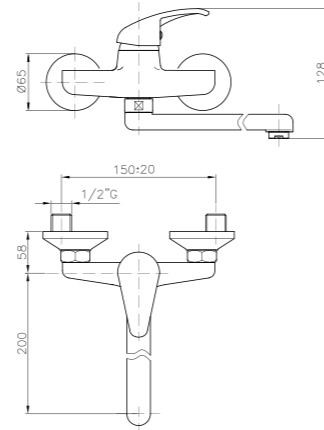

MT023
IT_ Monocomandoavello leva laterale, canna girevole
EN_ Lateral handle sink mixer, swivel spout
FR_ Mitigeur évier, bec mobile
GR_ αναμεικτική μπαταρία παγκου νεροχύτη