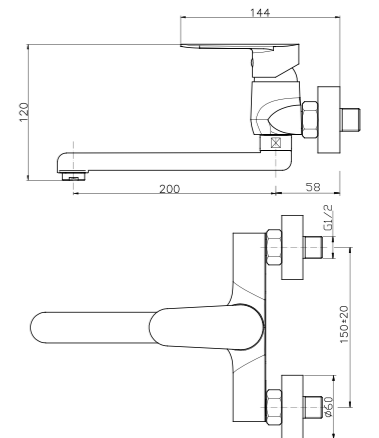

MI028

IT_ Monocomando lavello, doccia estraibile 2 getti
EN_ Sink mixer, twin-jet hand shower
FR_ Mitigeur évier monotrou avec douche jet double
GR_ αναμεικτική μπataρία πιαγκου νεροχυτη με αποστρωμενο ρουζουνη

MI029

IT_ Monocomando lavello, cartuccia diam 40 mm, doccia estraibile
EN_ Sink mixer, cartridge 40 mm., extractable hand shower
FR_ Mitigeur évier avec douche simple
GR_ αναμεικτική μπataρία πιαγκου νεροχυτη με αποστρωμενο ρουζουνη

MI038

IT_ Miscelatore per cucina, doccia estraibile, a molla
EN_ Sink mixer with extractable shower
FR_ Mitigeur évier avec douche
GR_ αναμεικτική μπataρία πιαγκου νεροχυτη με αποστρωμενο ρουζουνη

JLO08

IT_ Monocomando lavello a muro
EN_ Wall mounted sink mixer
FR_ Mitigeur évier mural
GR_ Αναμεικτική, εντοιχιζομενη, μπataρία νιπτηρας

JLO24

IT_ Monoforo lavello, canna girevole
EN_ One-hole sink mixer, swivel spout
FR_ Mitigeur évier, bec mobile
GR_ αναμεικτική μπataρία πιαγκου νεροχυτη περιστρωφομενη

HP008

IT_ Monocomando lavello a muro
EN_ Wall mounted sink mixer
FR_ Mitigeur évier mural
GR_ Αναμεικτική, εντοιχιζομενη, μπataρία νιπτηρας

HP023

IT_ Monocomando lavello leva laterale
EN_ Lateral handle sink mixer
FR_ Mitigeur évier, bec mobile
GR_ αναμεικτική μπataρία πιαγκου νεροχυτη

SPO23

IT_ Monocomando lavello leva laterale
EN_ Lateral handle sink mixer
FR_ Mitigeur évier, bec mobile
GR_ αναμεικτική μπataρία πιαγκου νεροχυτη