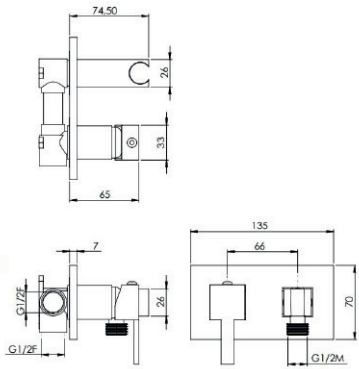

e-mail: mark.40@quaranta.com

www.quaranta.com

FOLLOW US ON:

Art.
21000QUoo

Brass square concealed mixer with bracket and plate

Art.
21000TOoo

Brass round concealed mixer with bracket and plate

Art.
21060QUoo