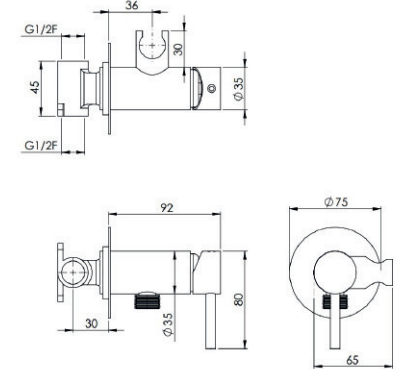

e-mail: mark.40@quaranta.com

www.quaranta.com

FOLLOW US ON:

Art.
21000QUoo

Brass square concealed mixer with bracket and plate

Art.
21000TOoo

Brass round concealed mixer with bracket and plate

Art.
21060QUoo

Brass square concealed mixer with bracket

Art.
21060TOoo

Brass round concealed mixer with bracket

MIXERS

FOR SHUT-OFF SHOWERS