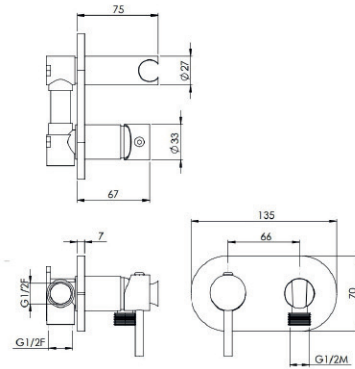

e-mail: mark.40@quaranta.com

www.quaranta.com

FOLLOW US ON:

Art.
21000QUoo

Brass square concealed mixer with bracket and plate

Art.
21000TOoo

Brass round concealed mixer with bracket and plate

Art.
21060QUoo

Brass square concealed mixer with bracket

Art.
21060TOoo

Brass round concealed mixer with bracket

MIXERS

FOR SHUT-OFF SHOWERS