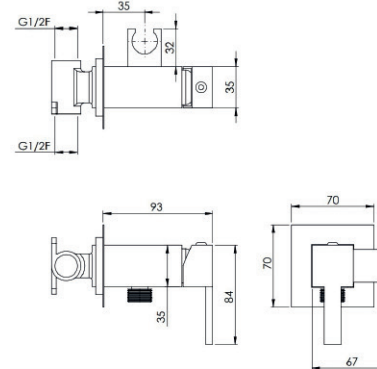

Art.
21060TOoo

Brass round concealed mixer with bracket