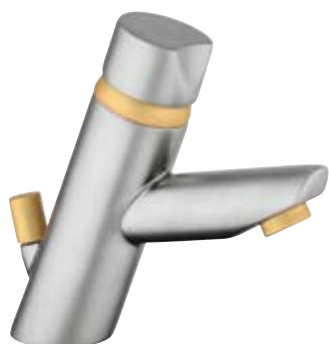

Monoforo lavello, canna girevole
One-hole sink mixer, swivel spout

CUCINA KITCHEN

MANIGLIA PLUS
PLUS HANDLE

21

SK027

Monocomando lavello, doccia estraibile 1 getto
Sink mixer, single-jet hand shower

SK028

Monocomando lavello, doccia estraibile 2 getti
Sink mixer, twin-jet hand shower

SKY PLUS

FINITURE E ACCESSORI FINISHINGS AND ACCESSORIES

Cromo
Chrome

Cromo satinato
Satinated chrome

Cromo/Cromo satinato
Chrome/Chrome satinated

Cromo satinato/Cromo
Satinated chrome/Chrome

Cromo satinato/Oro satinato
Satinated chrome/Satinated gold

Cromo/Oro satinato
Chrome/Satinated gold

SK103
Doccia
Handle shower

SK101
Doccia duplex
Duplex shower set