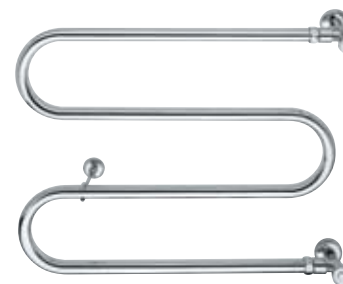

ABH 16
Porta rotolo
Toilet roll holder

ABH 17
Porta rotolo coperto
Covered roll holder

ABH 18
Porta rotolo di scorta
Spare roll holder

ABH 19
Porta scopino a parete
Wall mounted toilet brush holder

ABH 20
Porta scopino a pavimento
Leaning toilet brush holder

ABH 21
Mensola porta salviette
Towel rack

ABH 22
Mensola porta salviette
Towel rack

ABH 23
Maniglione cm. 30/40
Grab bar cm. 30/40

ABH 24
Maniglione per vasca con porta sapone
Bath grab bar with soap holder

ABH 25
Specchio ingranditore
Magnifying mirror

ABH 26
Maniglione per vasca
Bath grab bar without soap holder

ABH 40
Scaldasalviette girevole, interasse mm. 585
mm. 585 swivel heated towel rail

ABH 41
Scaldasalviette fisso, interasse mm. 465
mm. 465 fixed heated towel rail