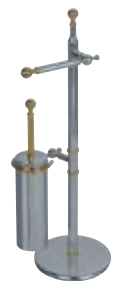

ABC 09
Porta sapone ad anello con portasalviette
Soap holder with towel ring

ABC 10
Porta sapone con portasalviette
Soap holder with towel ring

ABC 11
Appendino
Hook

ABC 12
Appendino doppio
Double hook

ABC 13
 Appendino
Hook

ABC 14
 Appendino doppio
Double hook

ABC 15
 Appendino triplo
Triple hook

ABC 17
 Porta rotolo coperto
Covered roll holder

ABC 18
 Porta rotolo
Toilet roll holder

ABC 19
 Porta scopino a parete
Wall mounted toilet brush holder

ABC 20
 Porta scopino a pavimento
Leaning toilet brush holder

ABC 30
 Piantana cm. 100
Standing cm. 100

ABC 31
 Piantana cm. 65
Standing cm. 65

ABC 32
 Piantana accessoriata cm. 100
Accessoried standing cm. 100